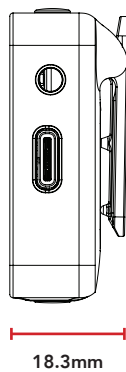

## MECHANICAL SPECIFICATIONS

Weight (grams):	32
Dimensions (millimetres):	Length: 44 Width: 45.3 Height: 18.3
Included Accessories:	2 x Furry Windshield 1 x SC22, 30cm USB-C to USB-C cable
RØDE Software Compatibility:	RØDE Central RØDE Connect RØDE Reporter RØDE Capture

## DIMENSIONS