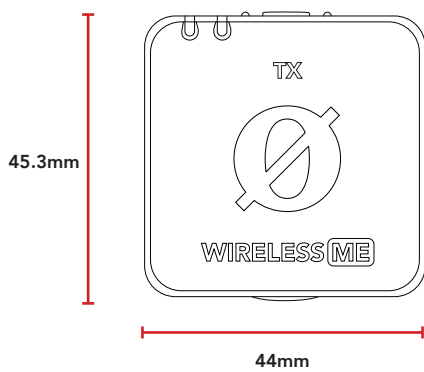

## MECHANICAL SPECIFICATIONS

Weight (grams):	32
Dimensions (millimetres):	Length: 44 Width: 45.3 Height: 18.3
Included Accessories:	2 x Furry Windshield 1 x SC22, 30cm USB-C to USB-C cable
RØDE Software Compatibility:	RØDE Central RØDE Connect RØDE Reporter RØDE Capture

## DIMENSIONS