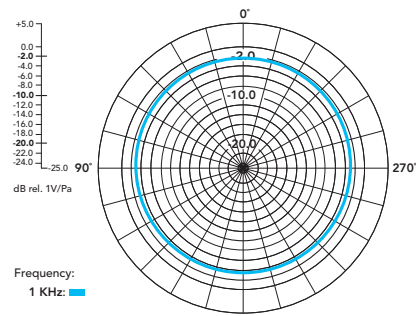

POLAR PATTERN